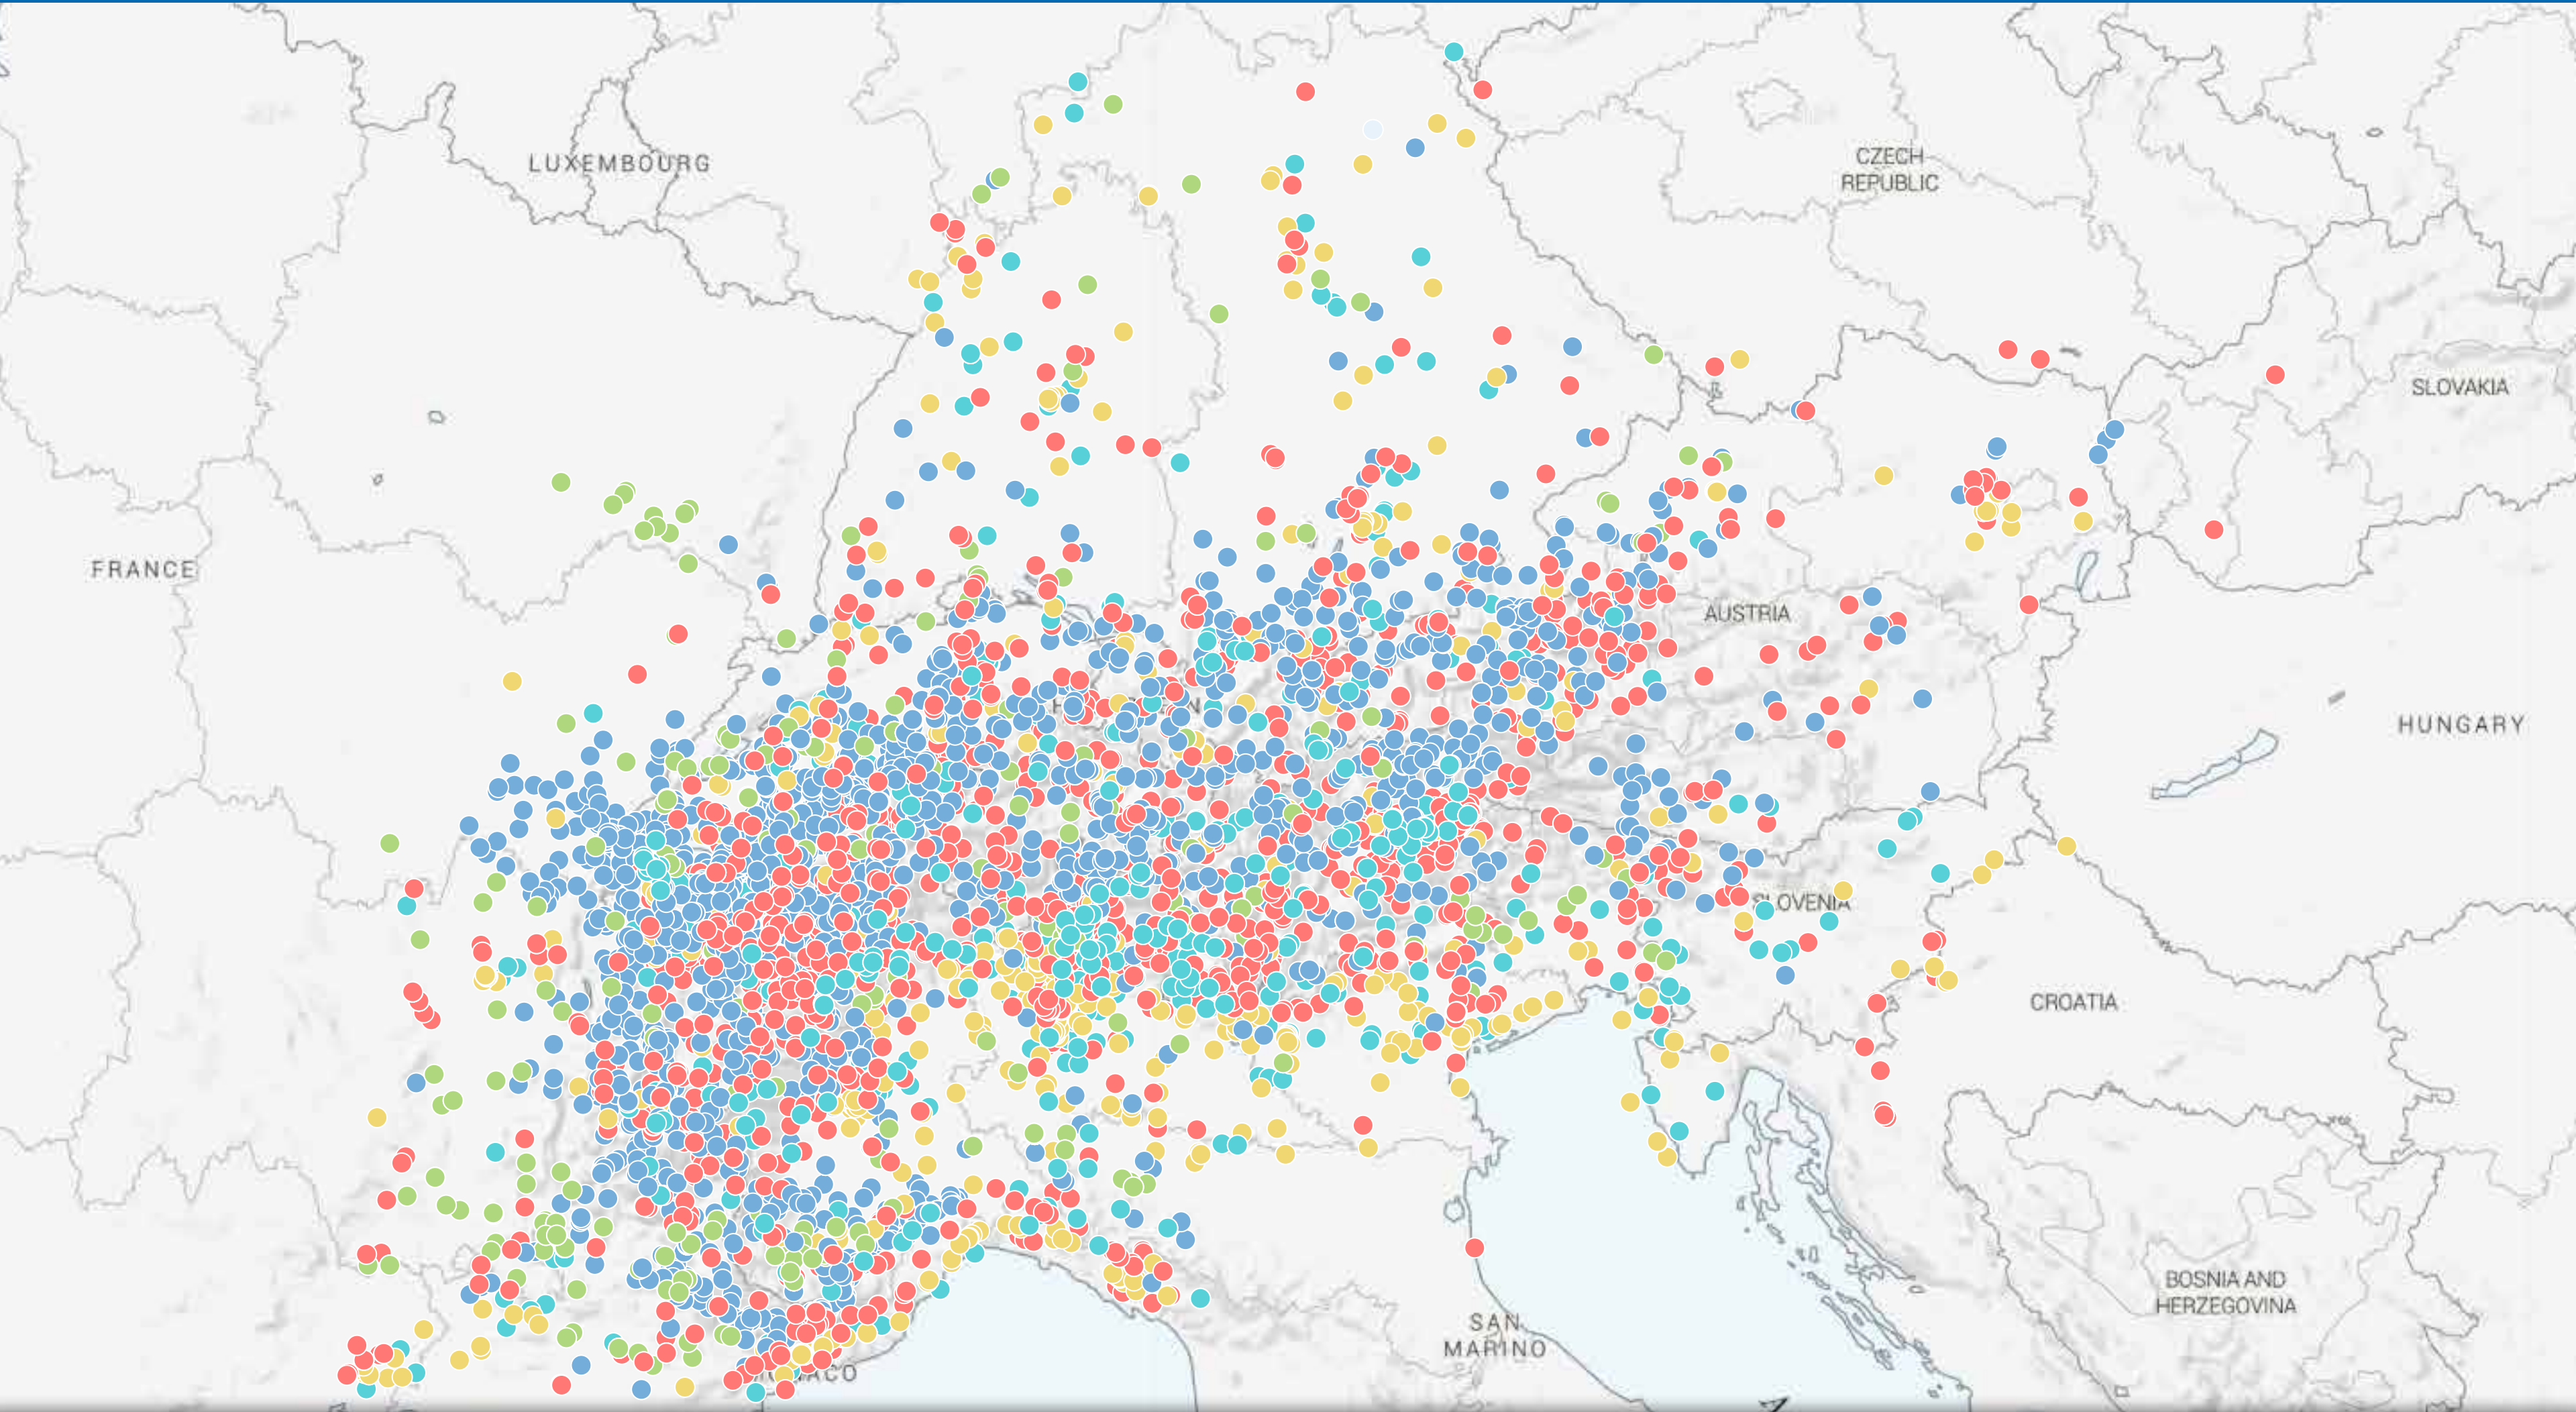

Data covering
July 2018

MOUNTAIN & ALPINE REGION

ANALYZED TOPICS

● EU networks

● Mountain activities

● Mountain economy

● Mountain environment

● Mountain settlements

● Other

MOST FREQUENT KEYWORDS

Alpes	2580
Mountains	1241
Bike	1164
Food	1001
Mountain	881
Village	850
Alps	821
Water	680
Montagne	424
Trekking	349

MOST ACTIVE TIME FRAMES

● EU networks
 ● Mountain activities
 ● Mountain economy
 ● Mountain environment
 ● Mountain settlements
 ● Other