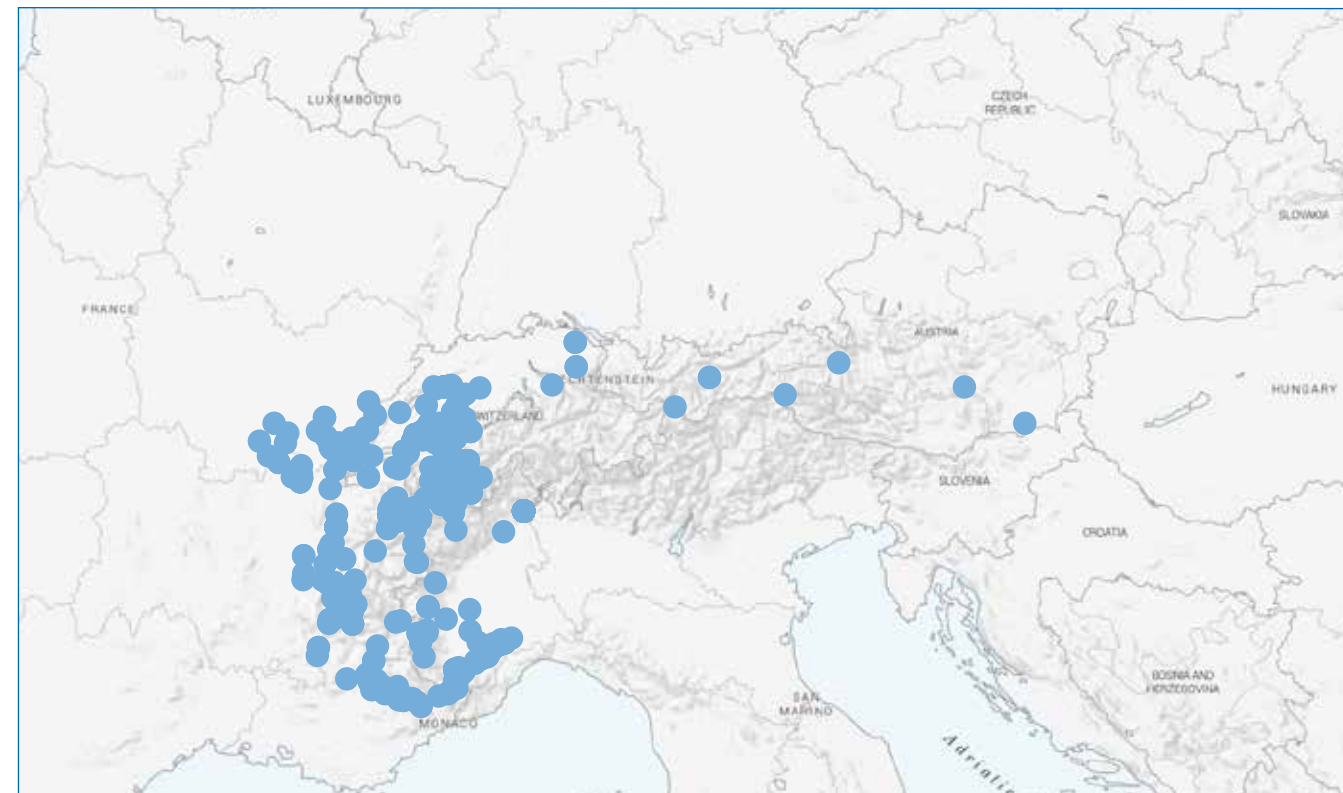

WATER

680

English

Mountain and EU Network

MONTAGNE

424

French

Mountain activities

FR71		1377
FR82		664
ITC1		304
CH012		15
CH064		7

WEEK 1

WEEK 2

WEEK 3

WEEK 4

Mountain and EU Network

MOUNTAINS

1241