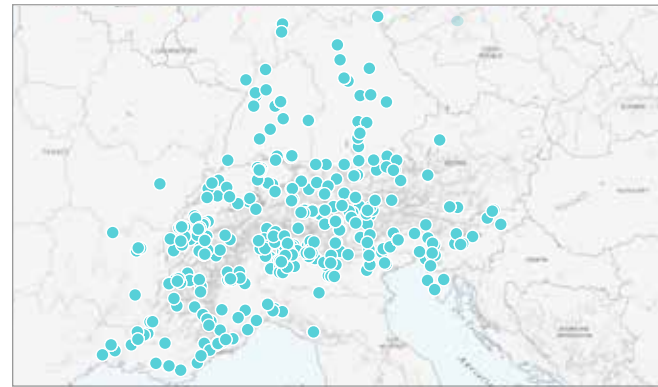

TWEETS

117,336

FROM 01.07.2018 TO 31.07.2018

Mountain and EU Network

ALPES

2580

French

Mountain activities

MOUNTAINS

1241

French

Mountain economy

BIKE

1164

English

Mountain environment

FOOD

1001

English

Mountain and EU Network

MOUNTAIN

881

French

Mountain activities