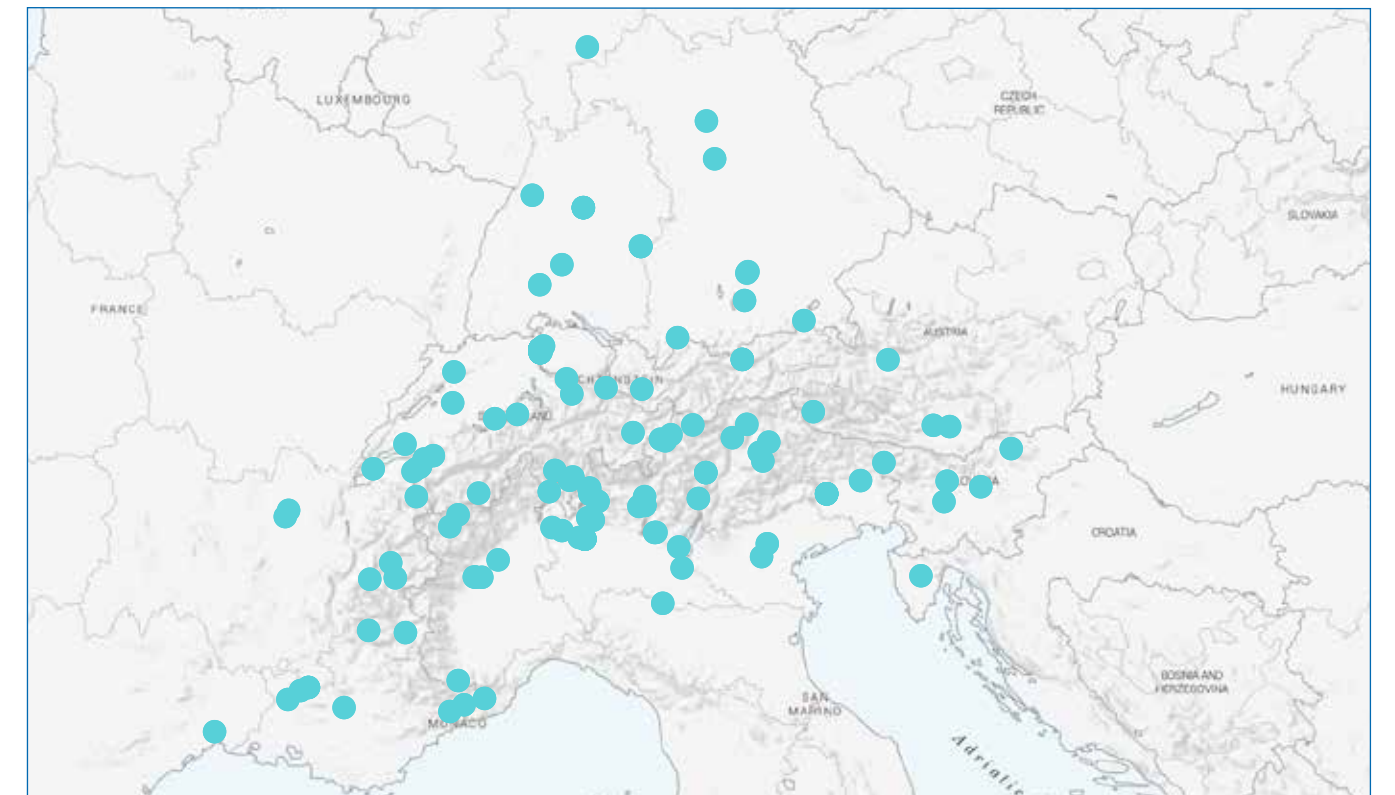

1154

CONTENT ANALYSIS - NUTS2

WEEK 1

WEEK 2

WEEK 3

WEEK 4

Mountain and EU Network

FOOD