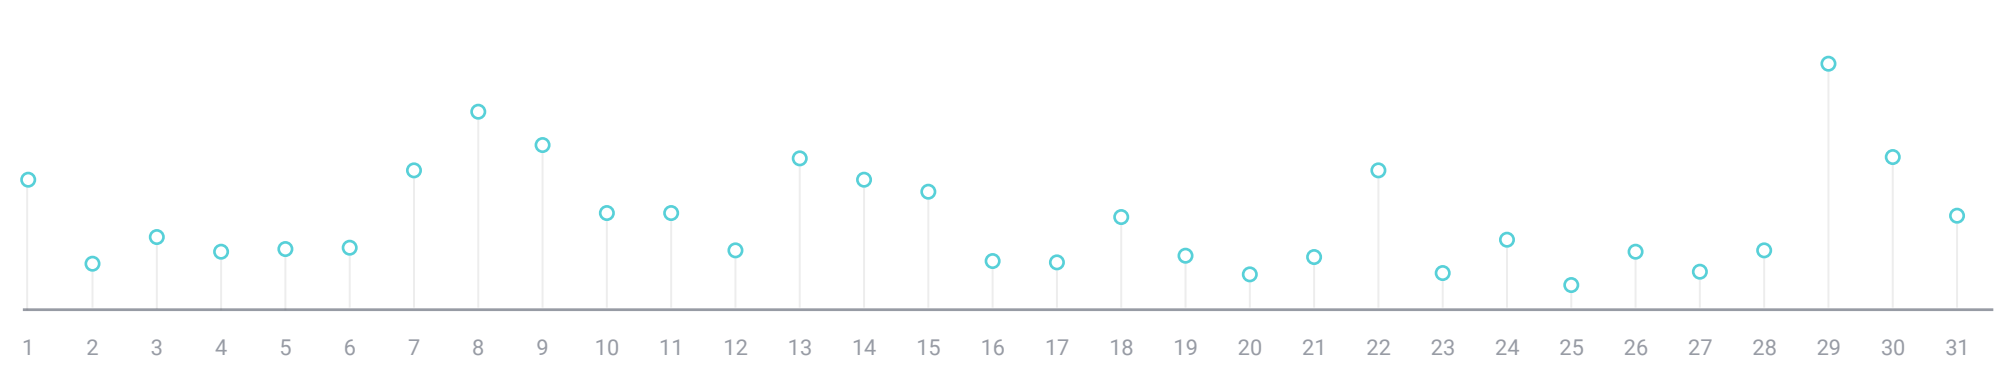

TREKKING

390

French