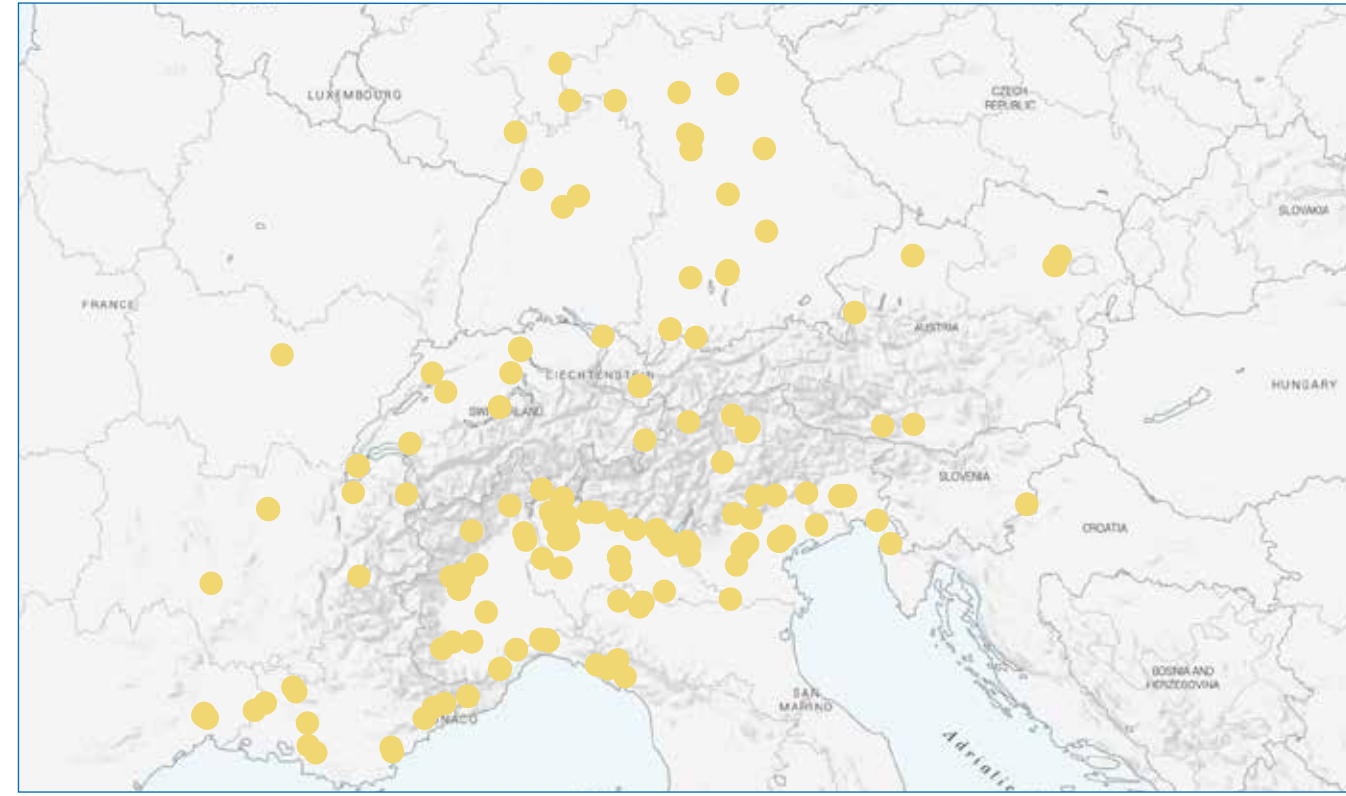

Mountain and EU Network

FOOD

1001

CONTENT ANALYSIS - NUTS2

ITC4		254
ITC1		97
DE2		59
ITH3		49
FR82		46

WEEK 1