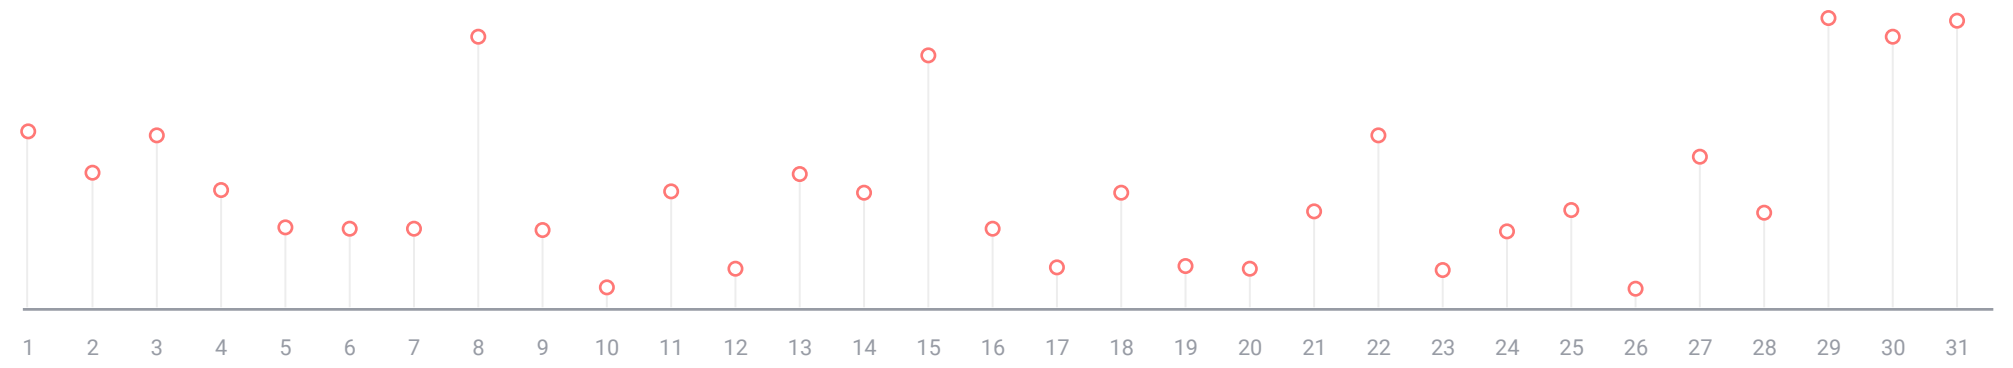

WATER

680

English

Mountain and EU Network

MONTAGNE

424

French

Mountain activities