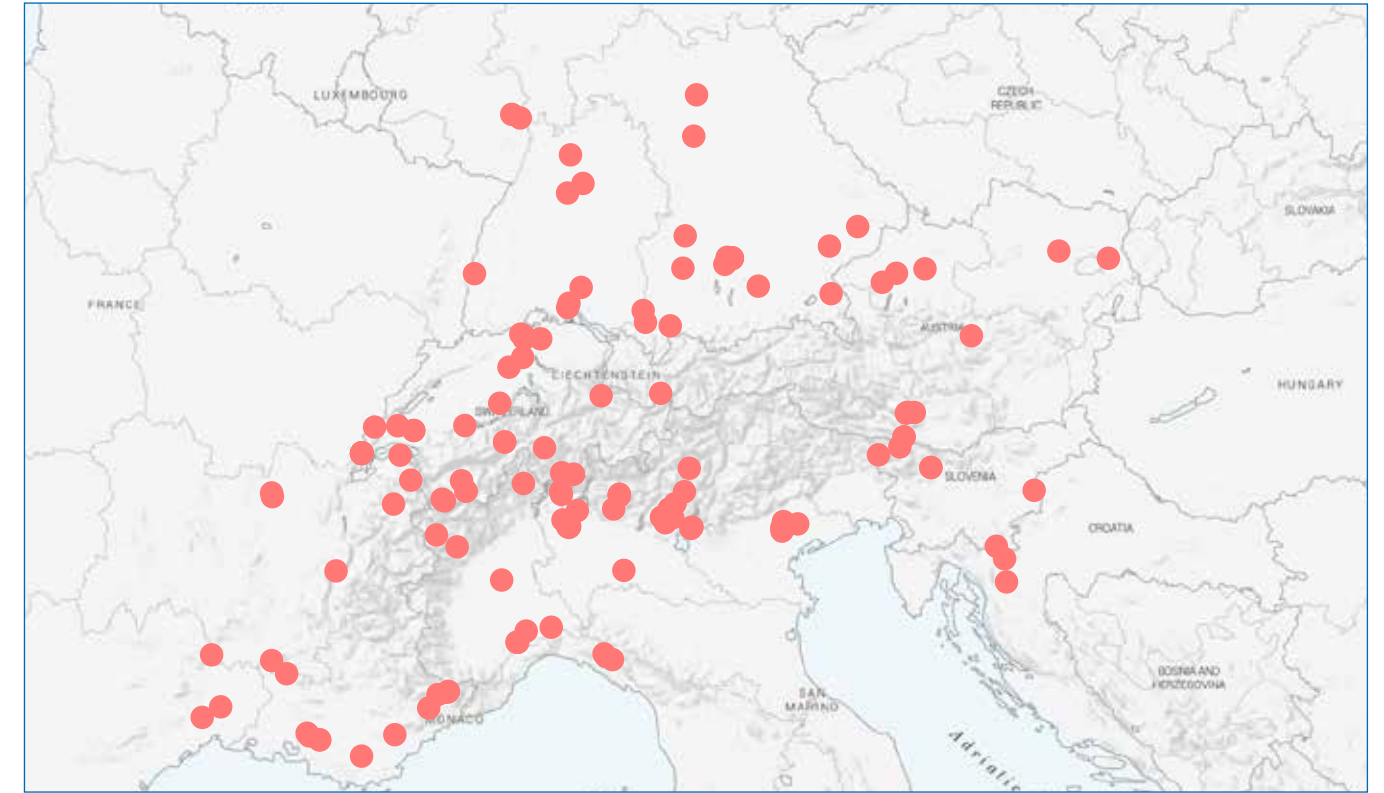

WEEK 1

WEEK 2

WEEK 3

WEEK 4

Mountain and EU Network

WATER

680

CONTENT ANALYSIS - NUTS2

ITC4		67
DE2		48
FR82		41
ITH3		41
ITC1		35

WEEK 1

WEEK 2

WEEK 3

WEEK 4

Mountain and EU Network

MONTAGNE

424