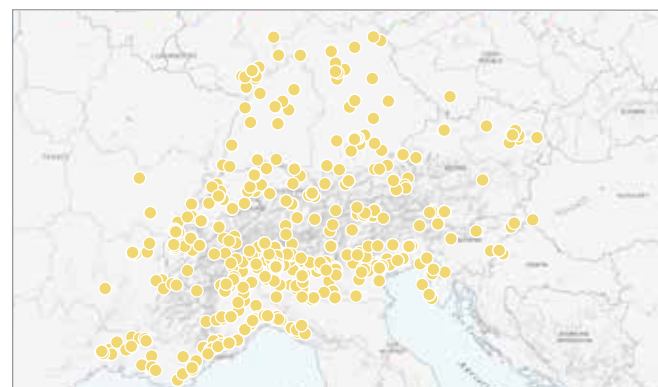

TWEETS

117,336

FROM 01.07.2018 TO 31.07.2018

Mountain and EU Network

ALPES

2580

French

Mountain activities

MOUNTAINS

1241

French

Mountain economy

BIKE

1164

English

Mountain environment

FOOD

1001

English

Mountain and EU Network

MOUNTAIN

881

French

Mountain activities

VILLAGE

850

French

Mountain economy

ALPS

821

English

Mountain environment