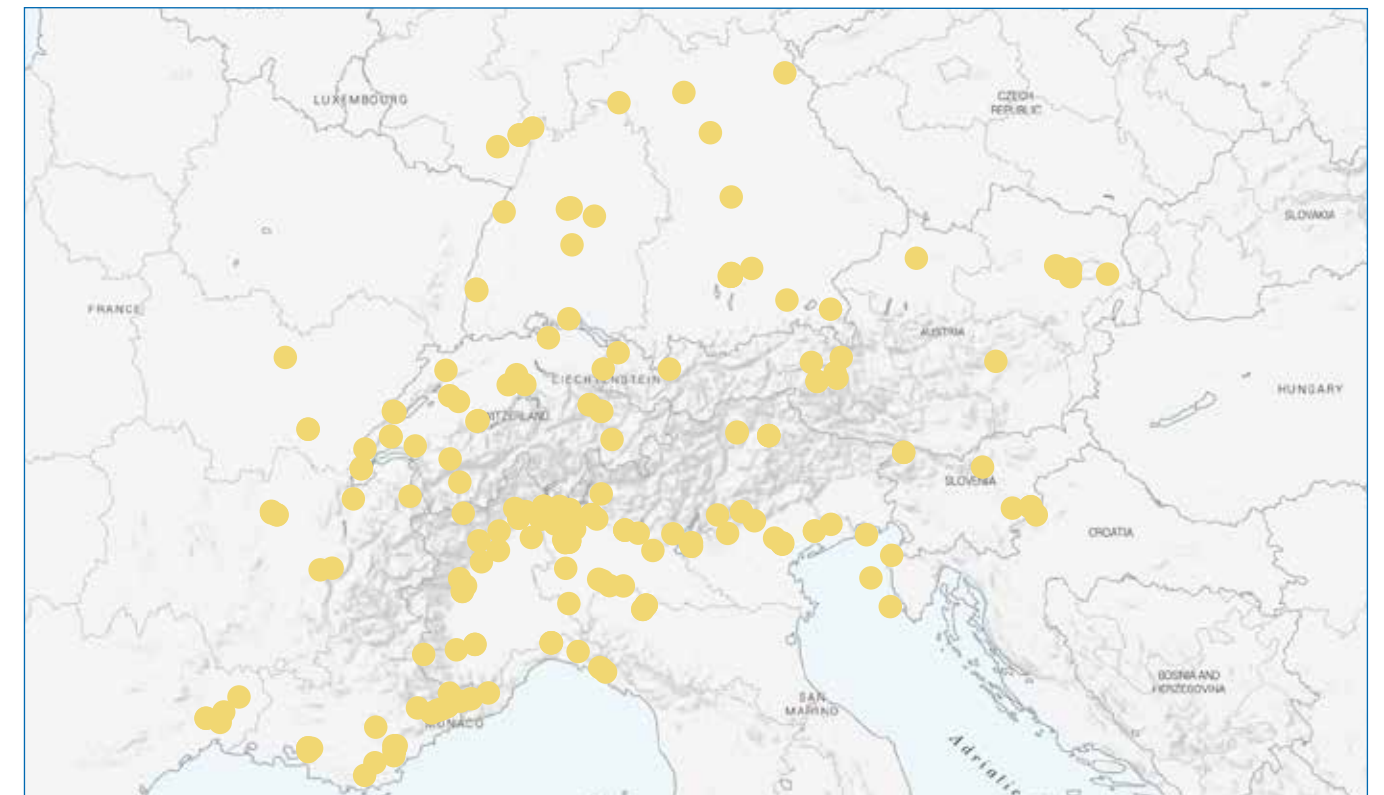

1001

CONTENT ANALYSIS - NUTS2

ITC4		254
ITC1		97
DE2		59
ITH3		49
FR82		46

WEEK 1

WEEK 2

WEEK 3

WEEK 4

Mountain and EU Network