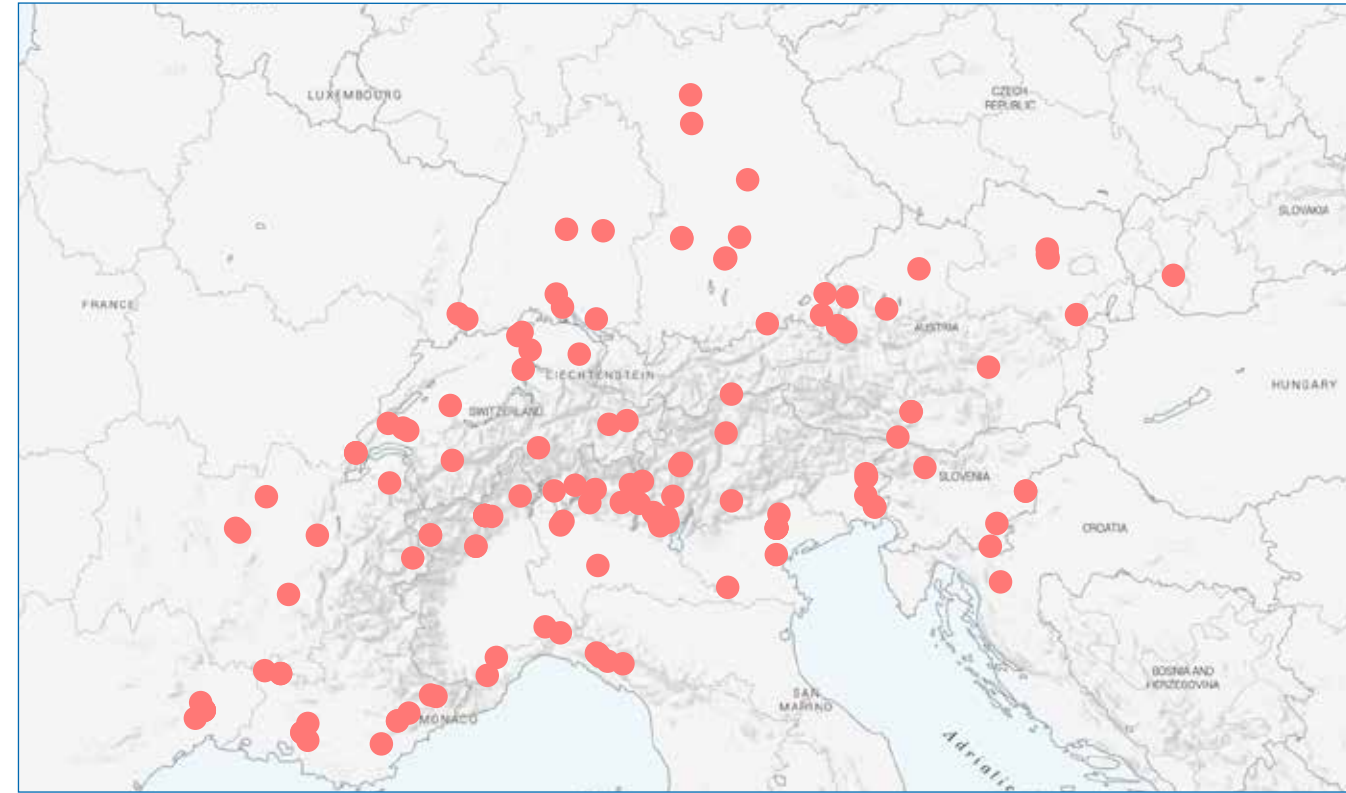

WEEK 1

WEEK 2

WEEK 3

WEEK 4

Mountain and EU Network

WATER

680

CONTENT ANALYSIS - NUTS2

ITC4		67
DE2		48
FR82		41
ITH3		41
ITC1		35

WEEK 1

WEEK 2

WEEK 3

WEEK 4

Mountain and EU Network

MONTAGNE

424