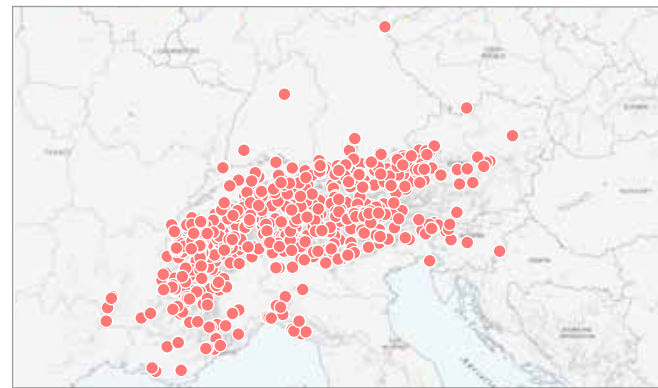

MOUNTAINS

1241

French