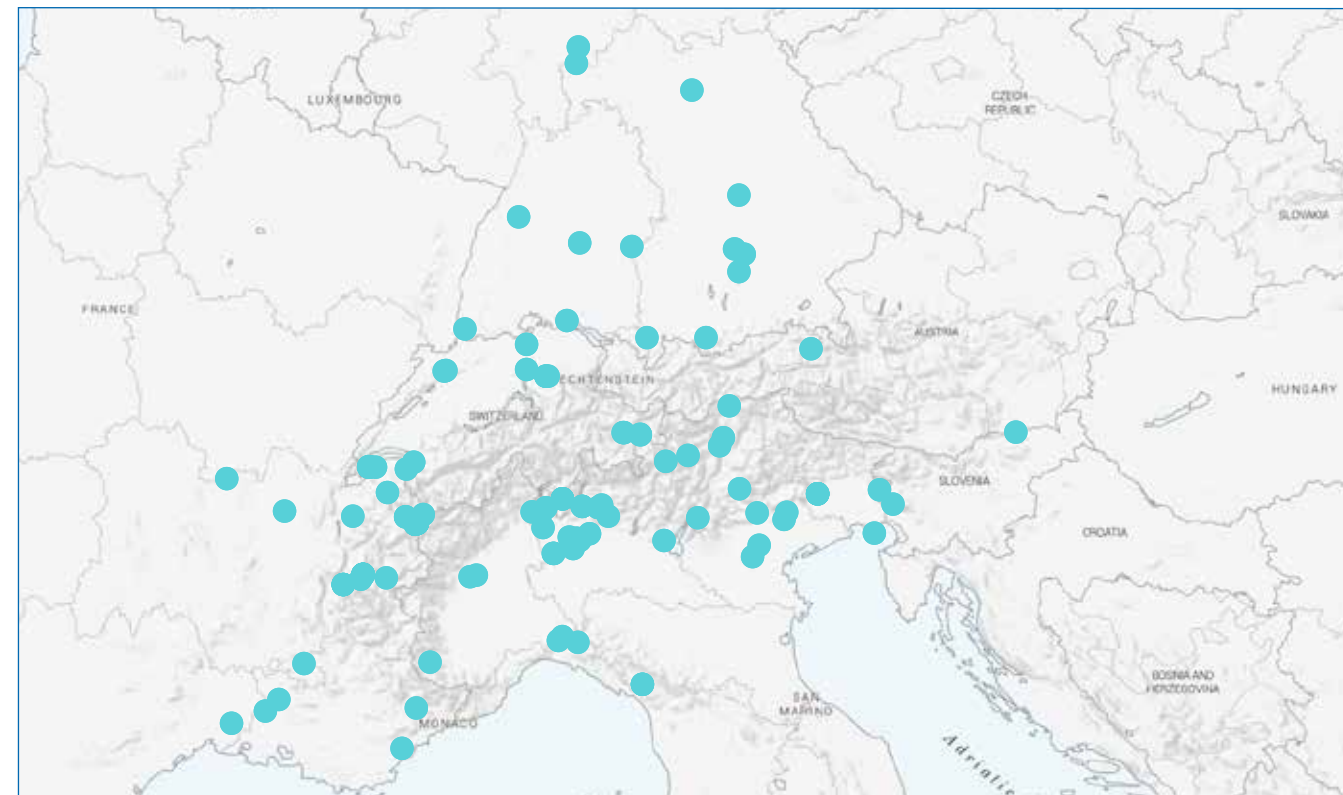

1154

CONTENT ANALYSIS - NUTS2

WEEK 1

WEEK 2

WEEK 3

WEEK 4

Mountain and EU Network

FOOD