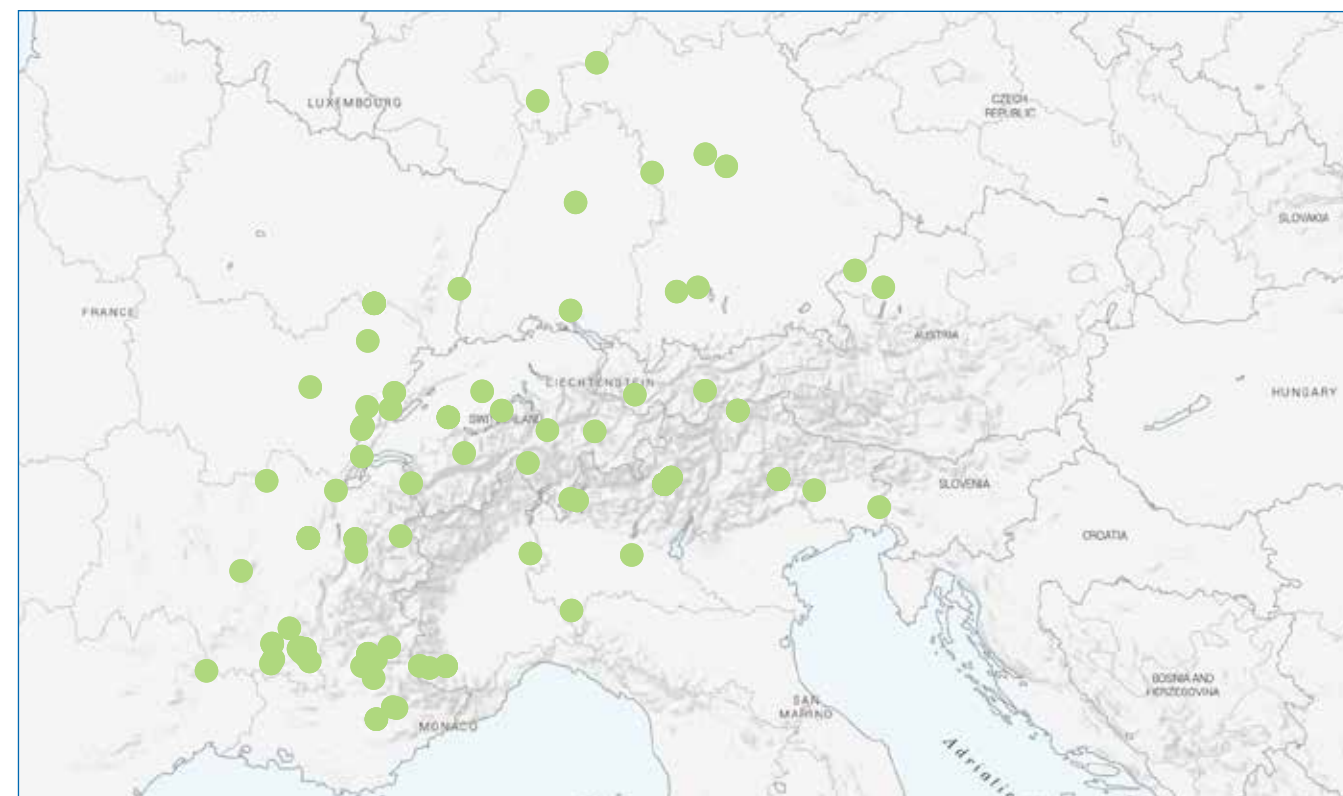

Mountain and EU Network

VILLAGE

850

CONTENT ANALYSIS - NUTS2

WEEK 3