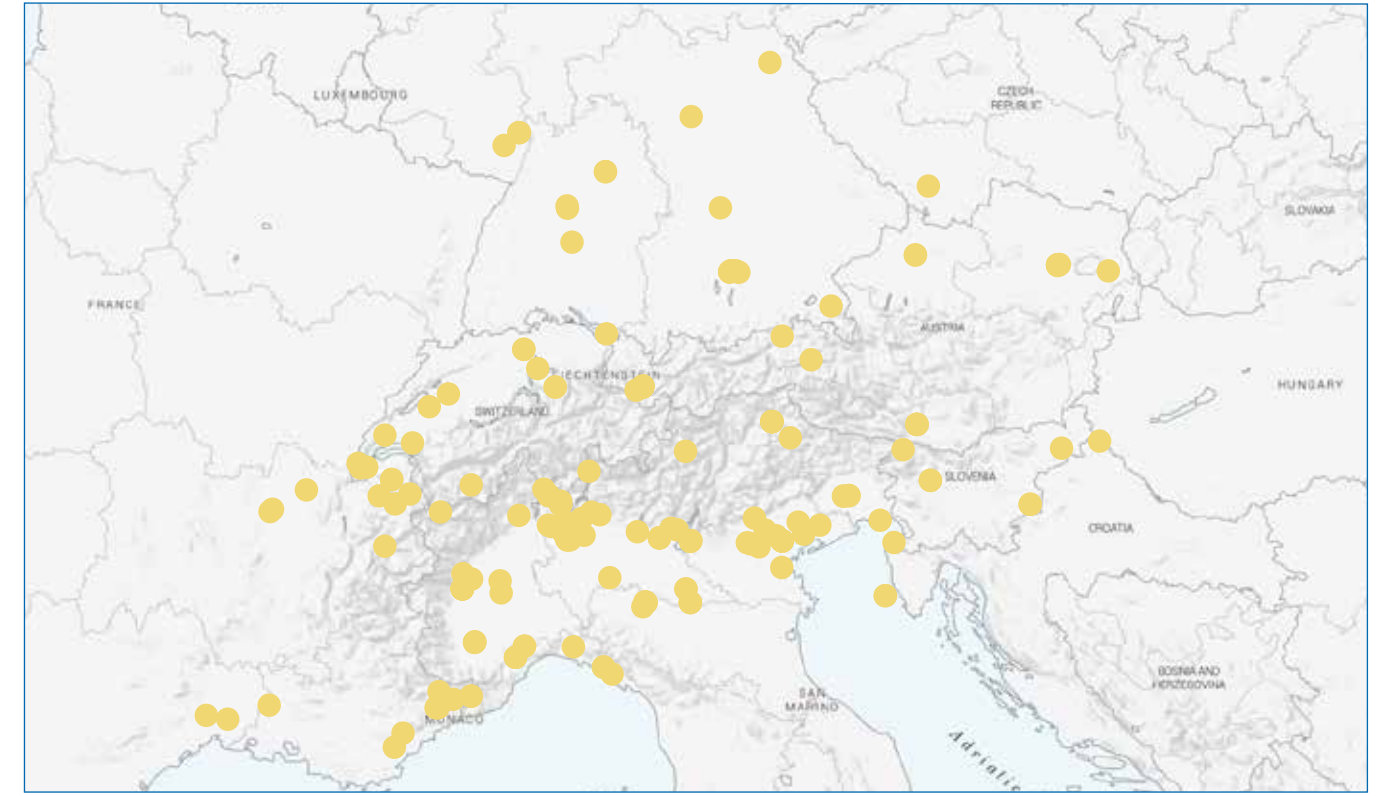

Mountain and EU Network

FOOD

1001

CONTENT ANALYSIS - NUTS2

ITC4		254
ITC1		97
DE2		59
ITH3		49
FR82		46

WEEK 2