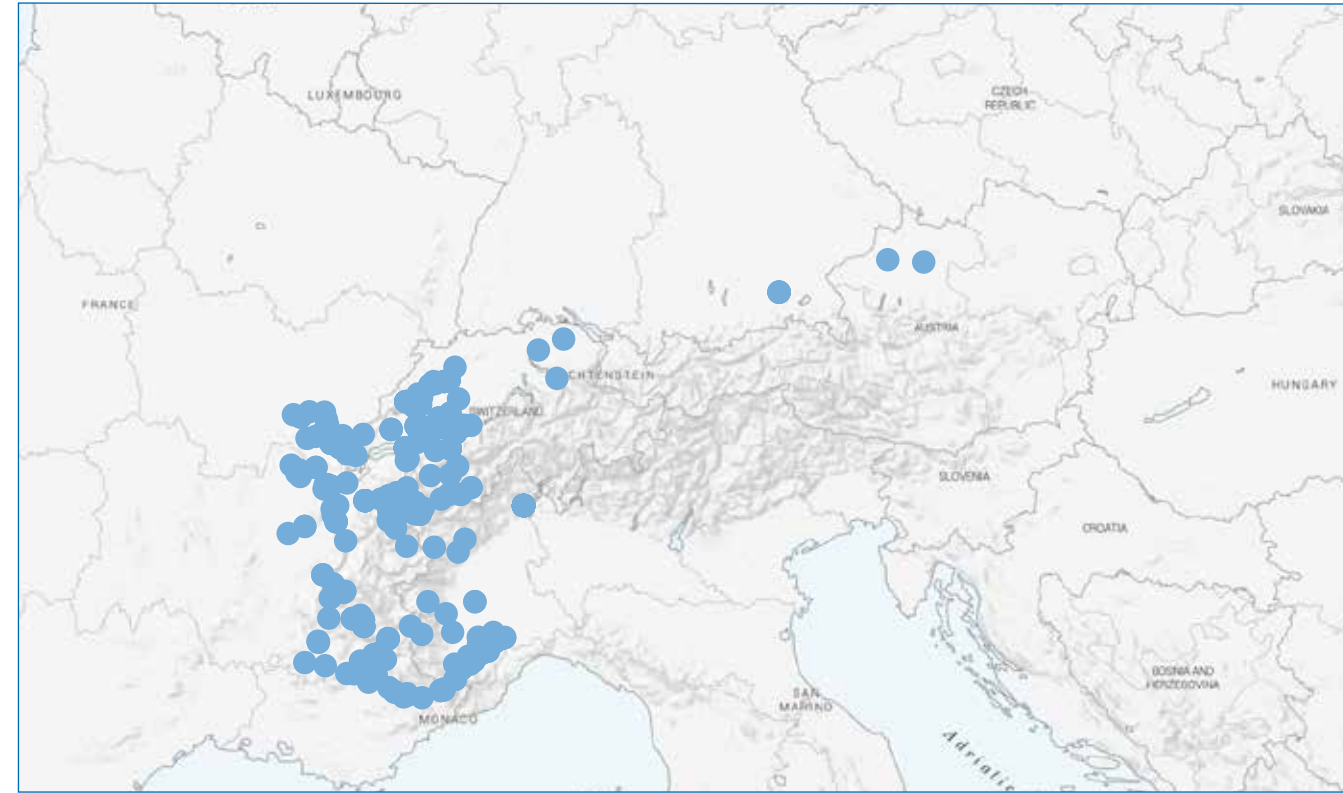

WATER

680

English

Mountain and EU Network

MONTAGNE

424

French

Mountain activities

FR71		1377
FR82		664
ITC1		304
CH012		15
CH064		7

WEEK 1

WEEK 2

WEEK 3

WEEK 4

Mountain and EU Network

MOUNTAINS

1241