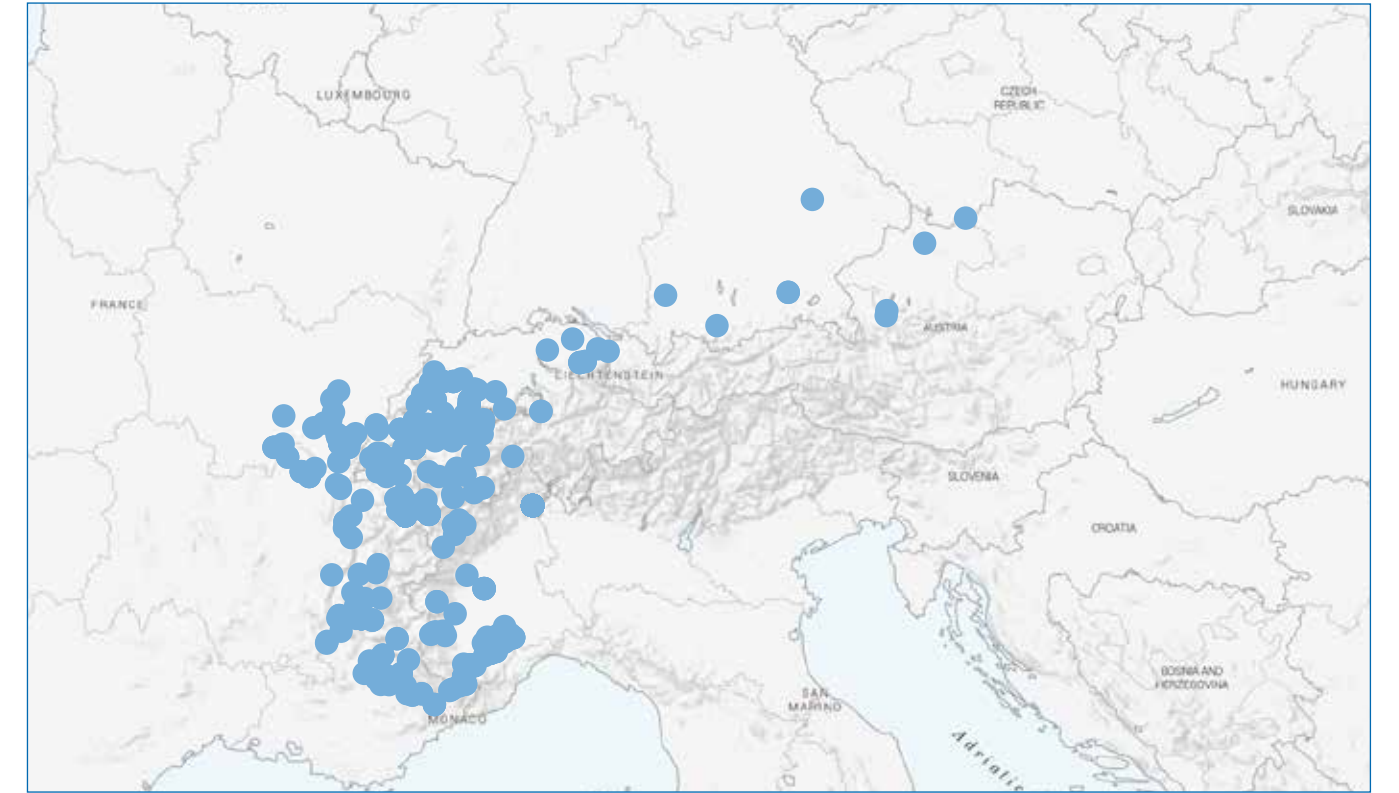

WATER

680

English

Mountain and EU Network

MONTAGNE

424

French

Mountain activities

FR71		1377
FR82		664
ITC1		304
CH012		15
CH064		7

WEEK 1

WEEK 2

WEEK 3

WEEK 4

Mountain and EU Network

MOUNTAINS

1241