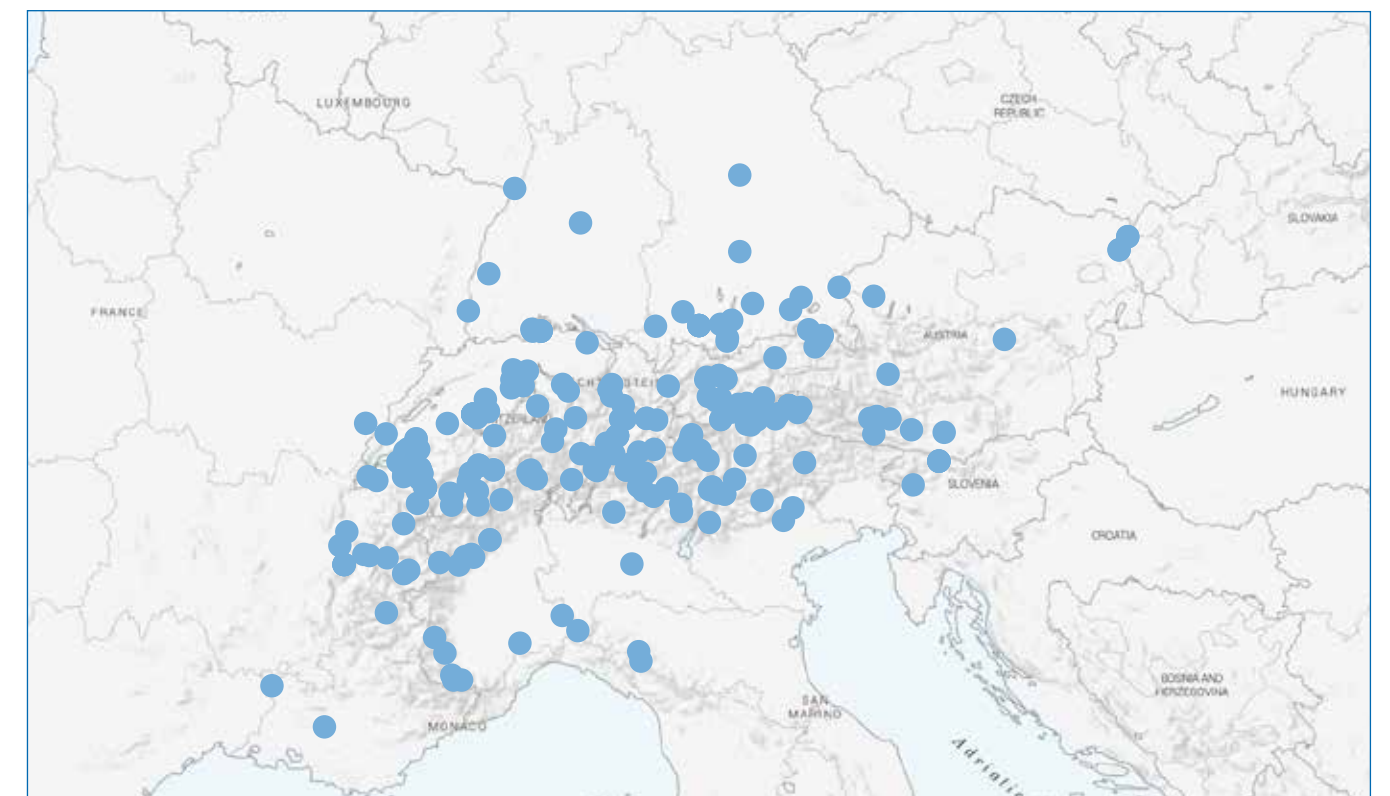

Mountain and EU Network

MOUNTAIN

881

CONTENT ANALYSIS - NUTS2

FR71		161
ITC4		86
ITC1		51
ITH3		43
DE2		40

WEEK 4