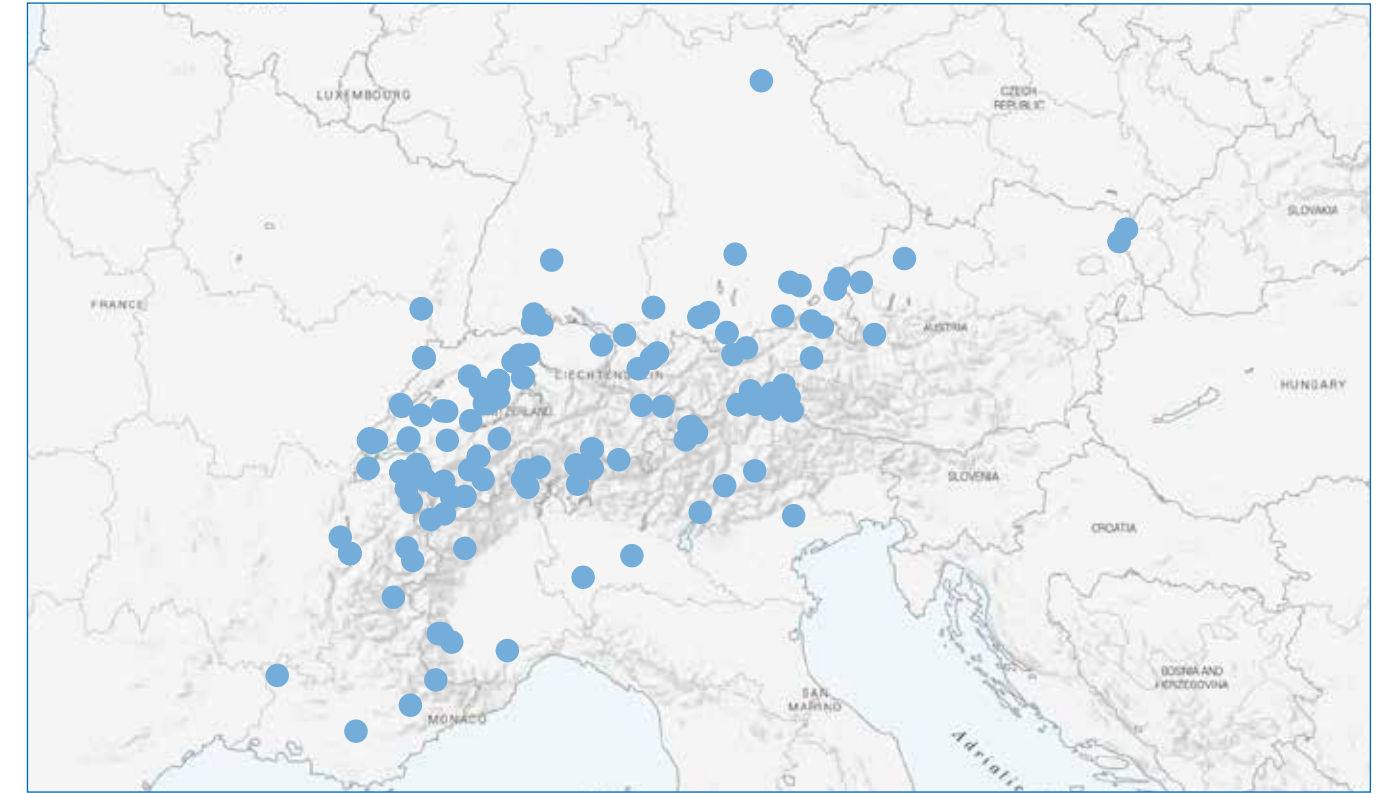

Mountain and EU Network

MOUNTAIN

881

CONTENT ANALYSIS - NUTS2

FR71		161
ITC4		86
ITC1		51
ITH3		43
DE2		40

WEEK 2