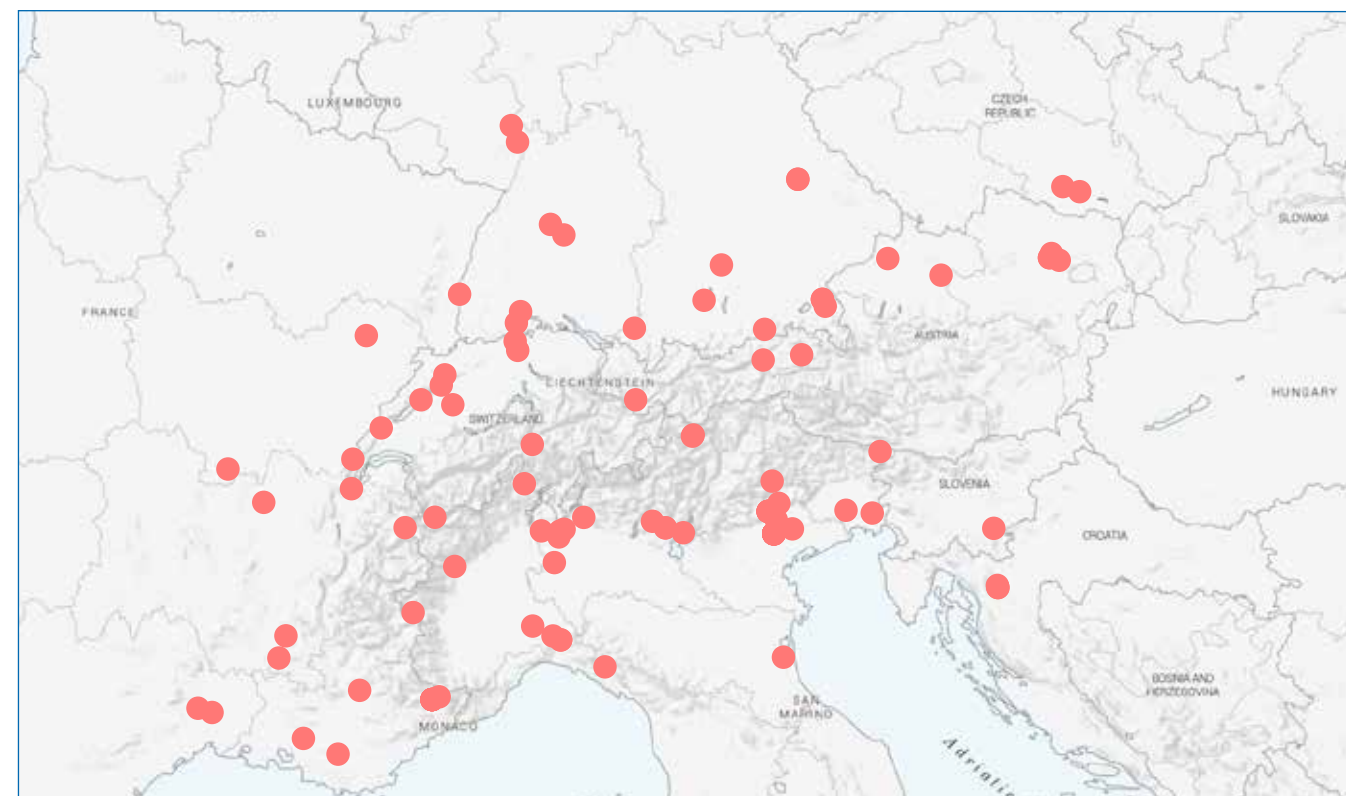

WEEK 1

WEEK 2

WEEK 3

WEEK 4

Mountain and EU Network

WATER

680

CONTENT ANALYSIS - NUTS2

ITC4		67
DE2		48
FR82		41
ITH3		41
ITC1		35

WEEK 1

WEEK 2

WEEK 3

WEEK 4

Mountain and EU Network

MONTAGNE

424