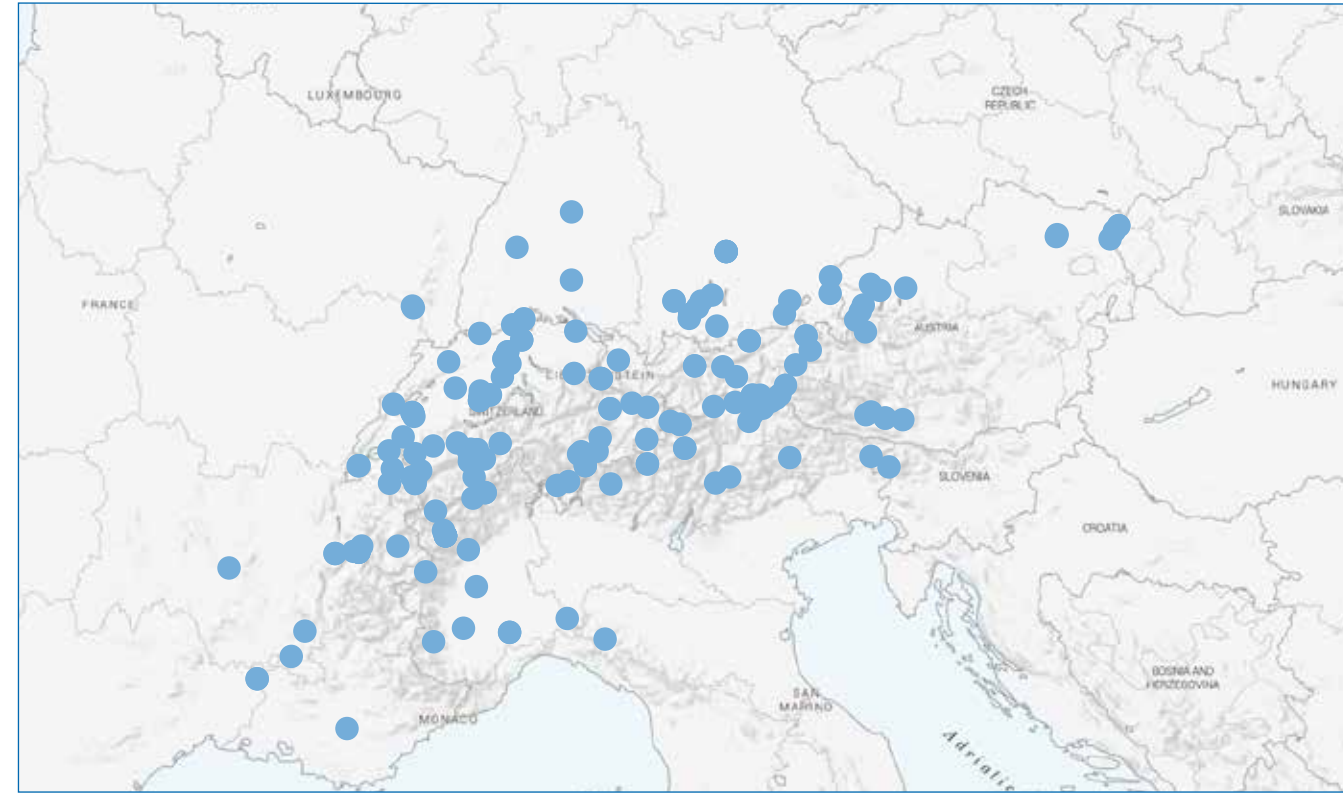

Mountain and EU Network

MOUNTAIN

881

CONTENT ANALYSIS - NUTS2

FR71		161
ITC4		86
ITC1		51
ITH3		43
DE2		40

WEEK 1