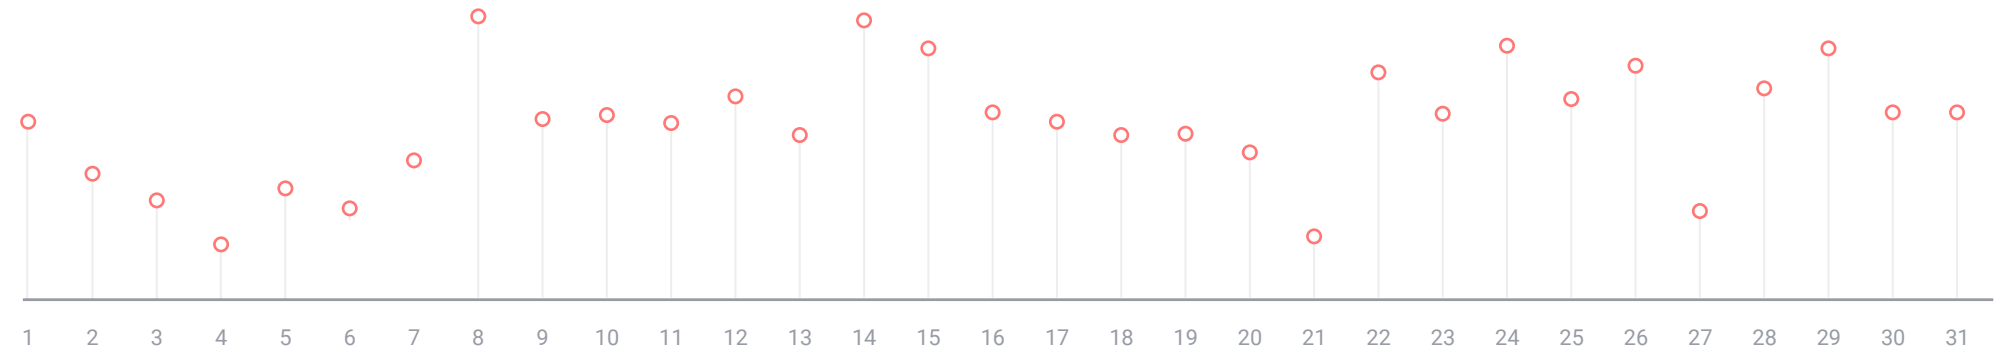

MOUNTAINS

1241

French