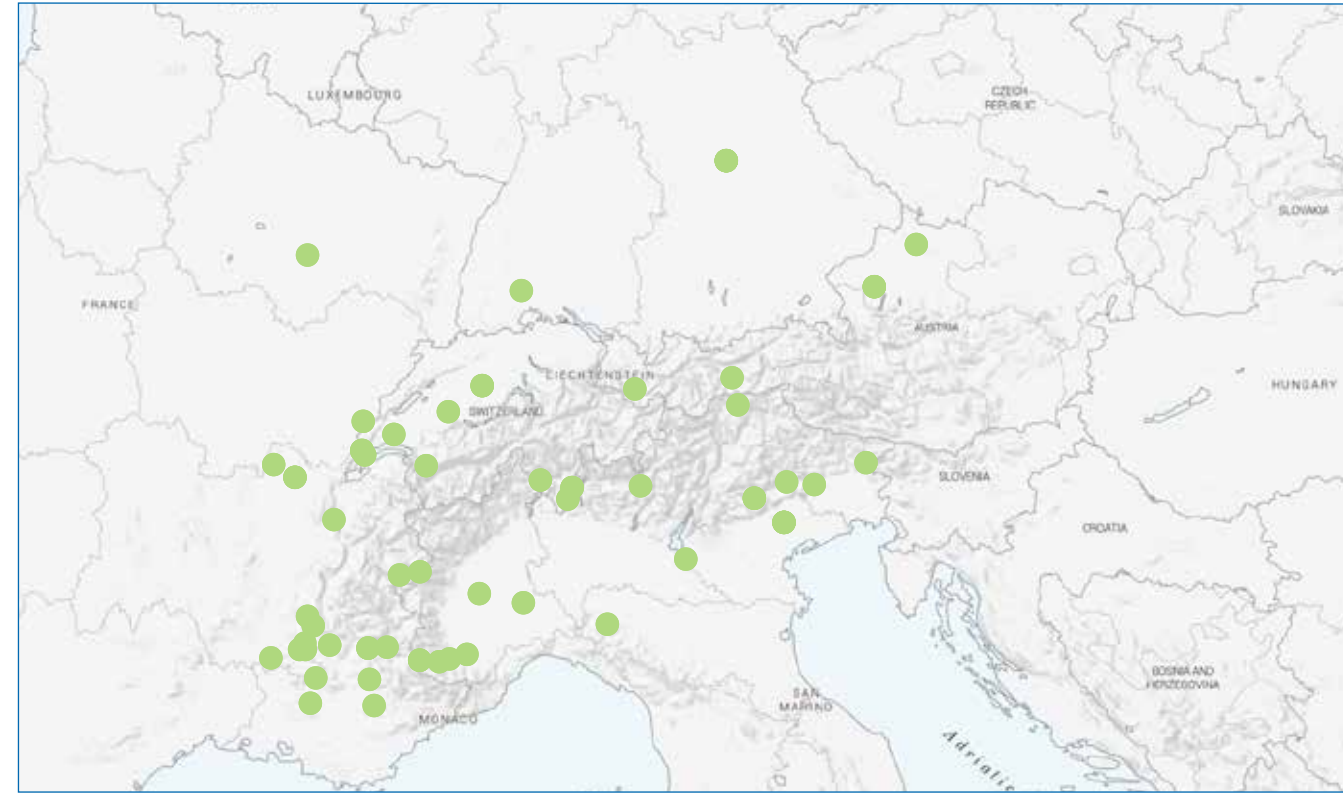

WEEK 1

WEEK 2

WEEK 3

WEEK 4

Mountain and EU Network

VILLAGE

850

CONTENT ANALYSIS - NUTS2