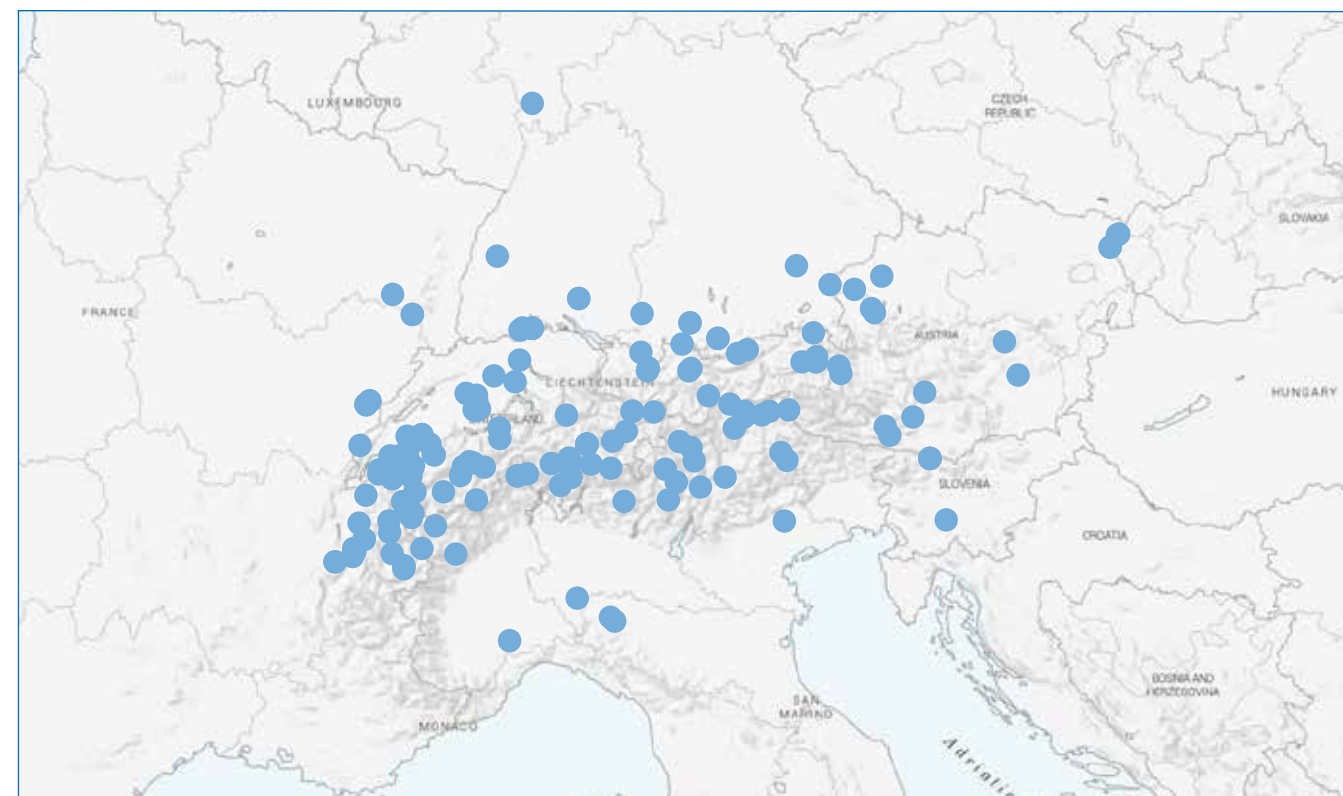

Mountain and EU Network

MOUNTAIN

881

CONTENT ANALYSIS - NUTS2

FR71		161
ITC4		86
ITC1		51
ITH3		43
DE2		40

WEEK 3