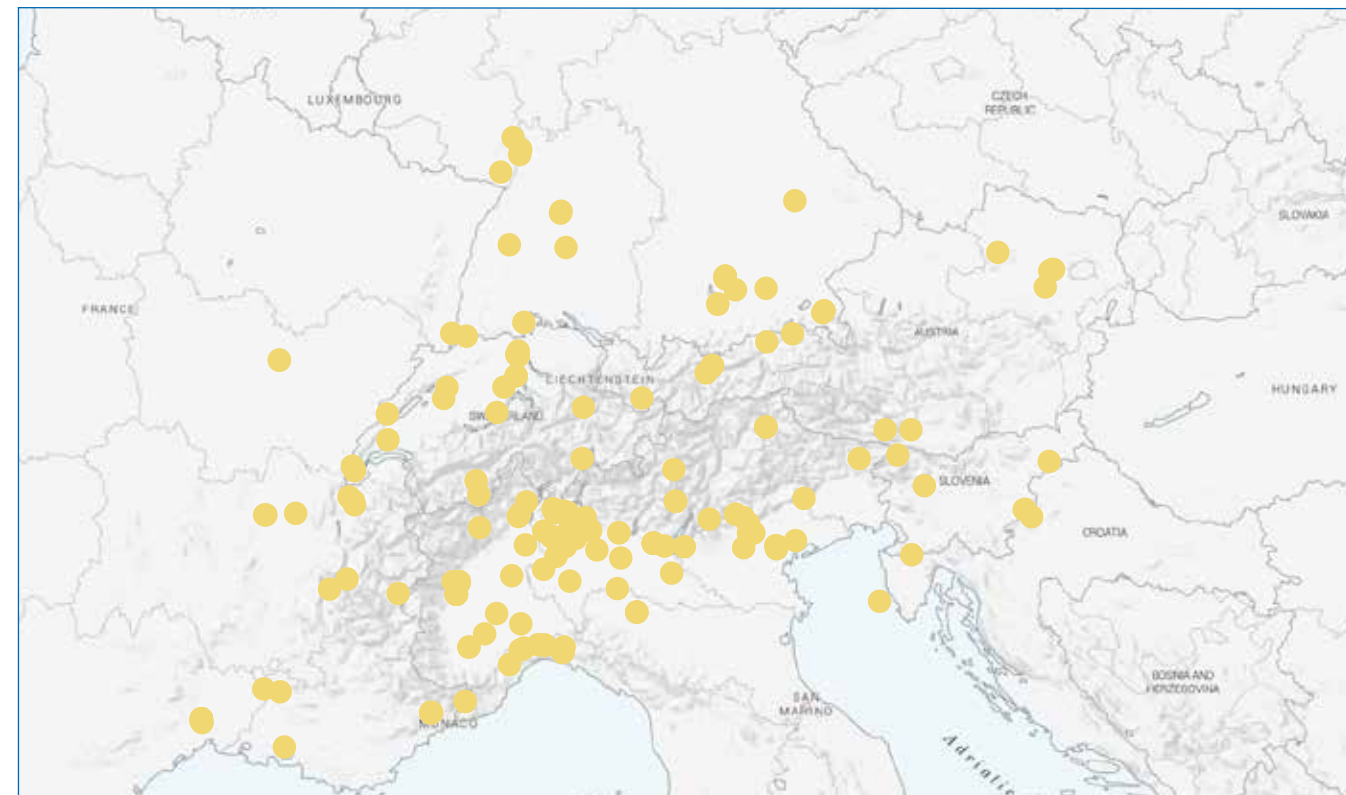

1001

CONTENT ANALYSIS - NUTS2

ITC4		254
ITC1		97
DE2		59
ITH3		49
FR82		46

WEEK 1

WEEK 2

WEEK 3

WEEK 4

Mountain and EU Network