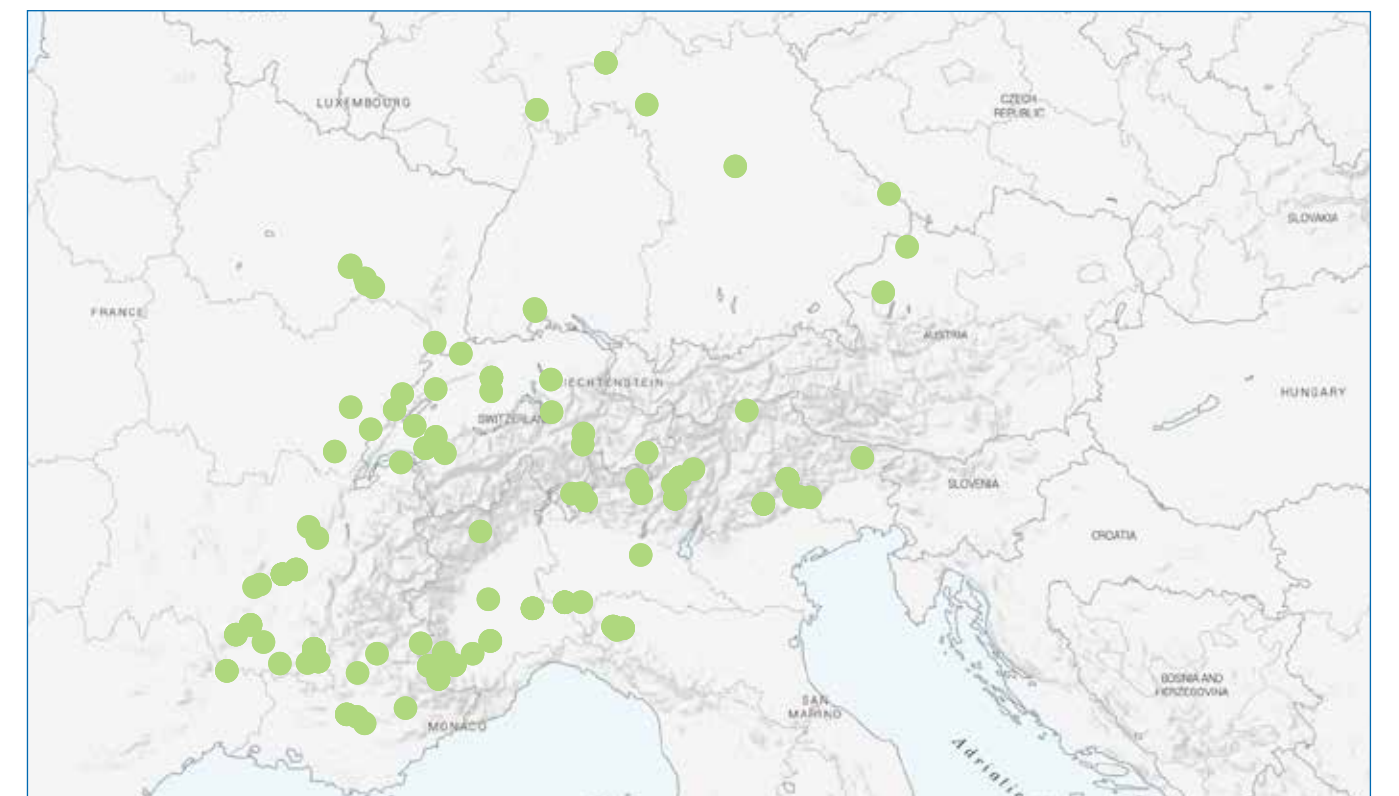

Mountain and EU Network

VILLAGE

850

CONTENT ANALYSIS - NUTS2

WEEK 4