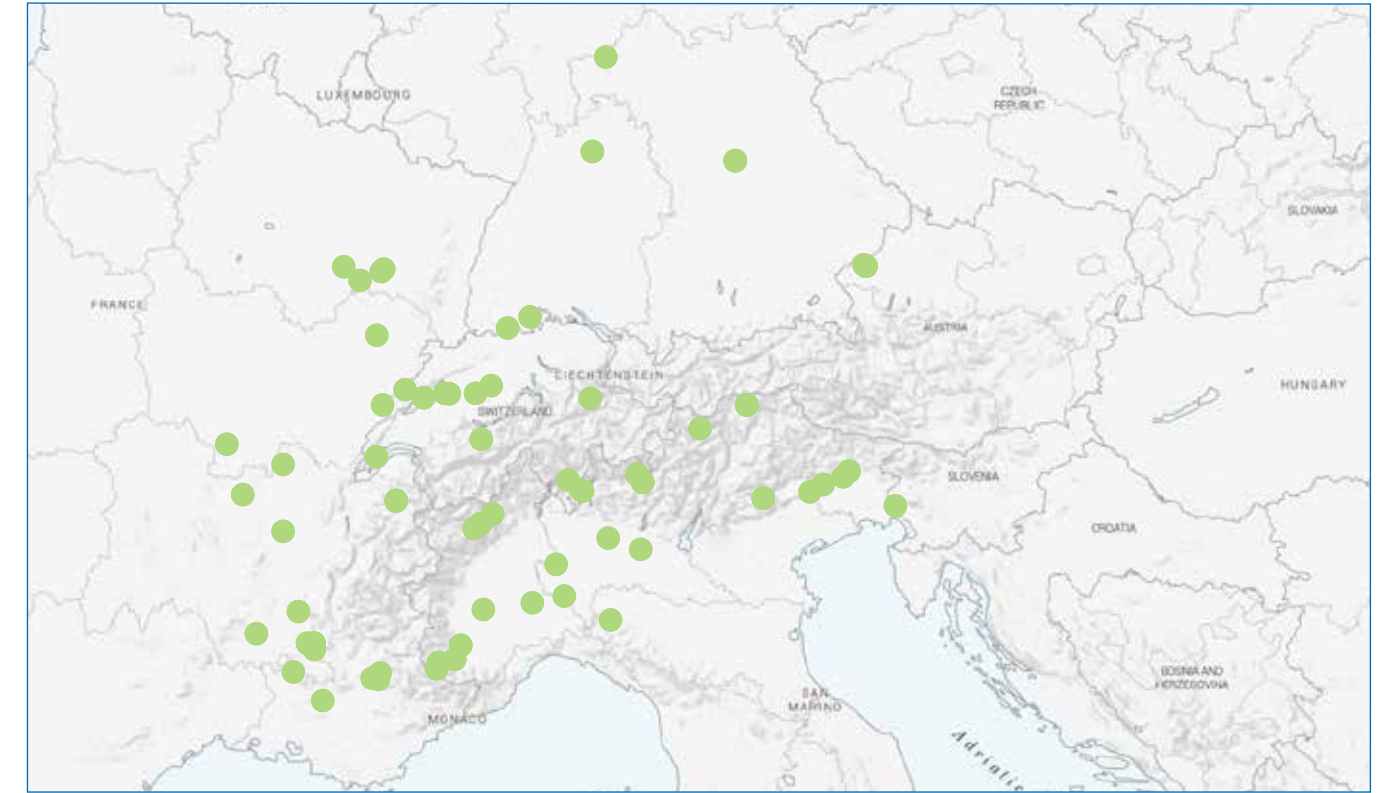

Mountain and EU Network

VILLAGE

850

CONTENT ANALYSIS - NUTS2

WEEK 2