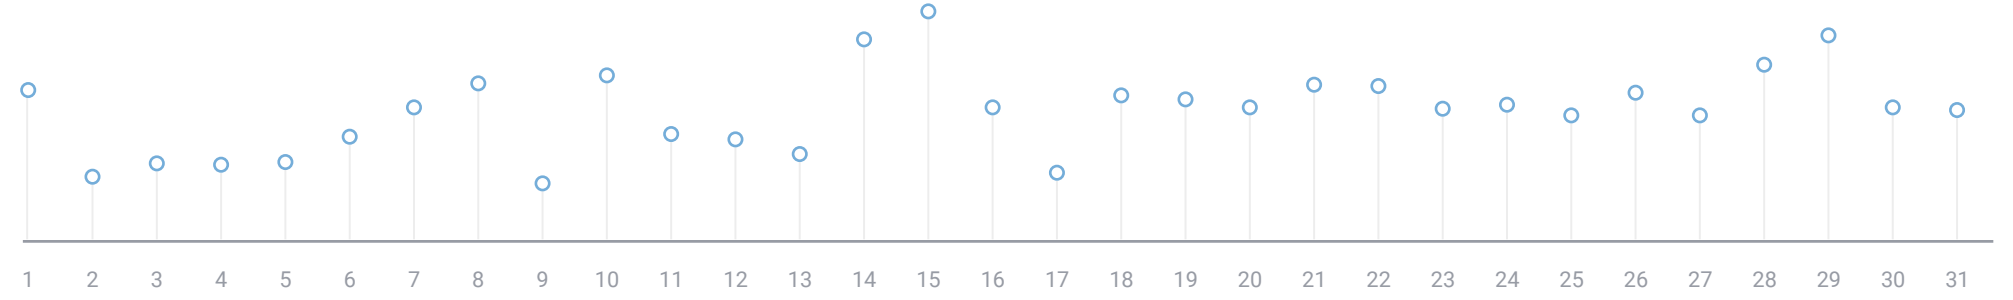

TWEETS

117,336

FROM 01.07.2018 TO 31.07.2018

Mountain and EU Network

ALPES

2580

French

Mountain activities