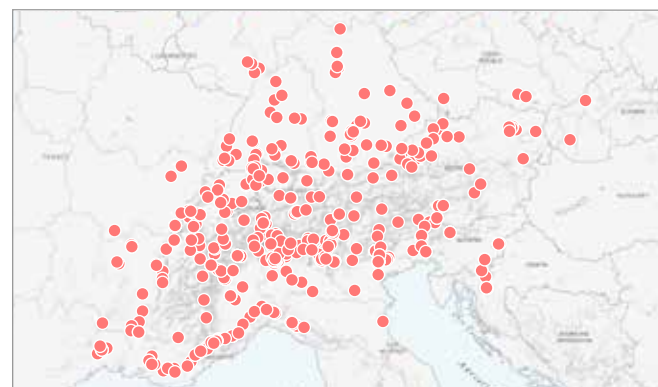

FOOD

1001

English

Mountain and EU Network

MOUNTAIN

881

French

Mountain activities

VILLAGE

850

French

Mountain economy

ALPS

821

English

Mountain environment

WATER

680

English

Mountain and EU Network

MONTAGNE

424

French

Mountain activities